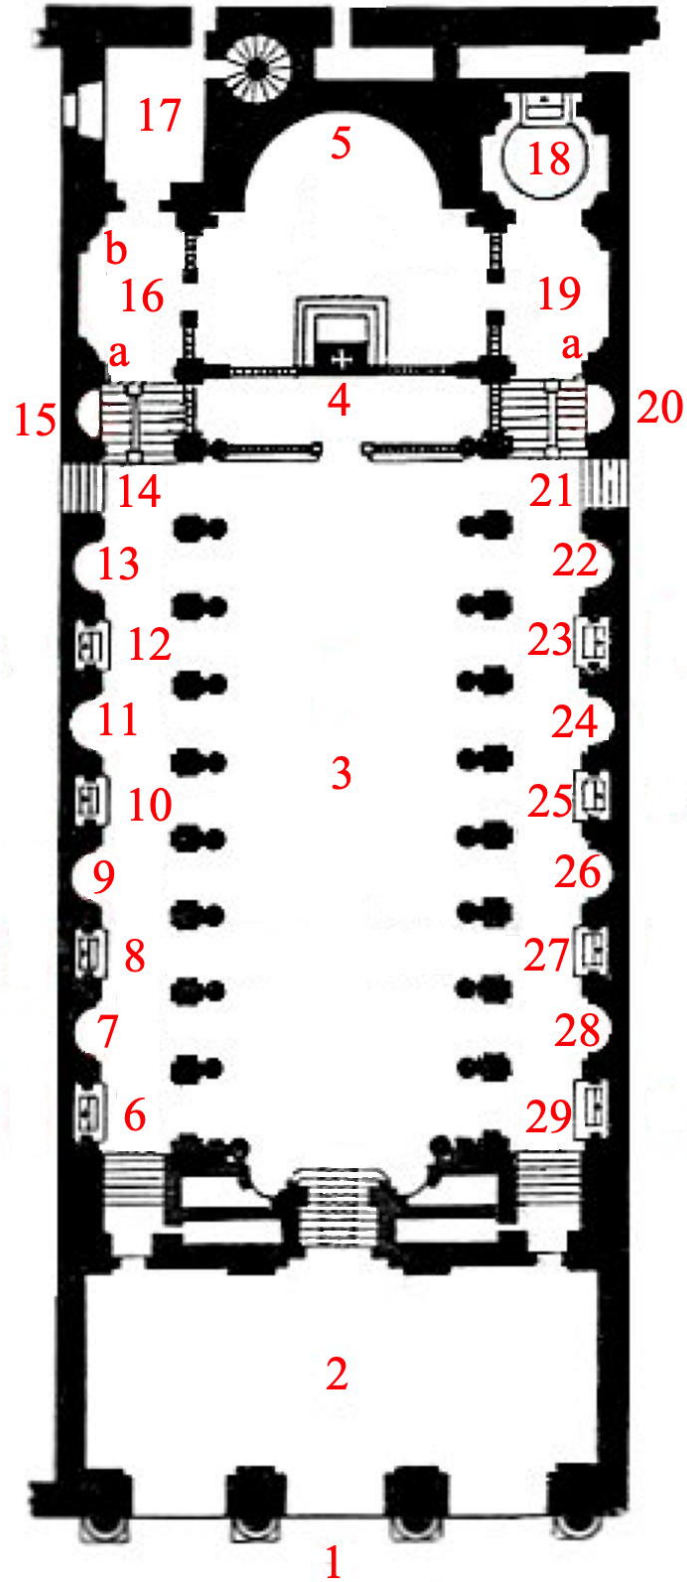

Plan of the Basilica of San Marco Evangelista al Campidoglio

1. Exterior
2. Portico
3. Central nave
4. Sanctuary

5. Apse
6. Chapel of the Altare Pasquale
7. Funeral monument of Card. Marcantonio Bragadino
8. Chapel of St Gregory Barbarigo
9. Empty niche
10. Chapel of St Dominic
11. Funeral monument of Card. Luigi Prioli
12. Chapel of St Michael the Archangel
13. Funeral monument of Card. Pietro Basadonna
14. Side entrance
15. Funeral monument of Bishop. Paolo Capranica
16. Chapel of the Immaculate Conception
- 16a. Funeral monument of Giovanni Luigi Priolo
- 16b. Funeral monument of Gabrielle Scala, Countess of Saluzzo
17. Sacristy
18. Chapel of the Bl. Sacrament
19. Tomb of Card. Marco Barbo
- 19a. Funeral monument to Giambattista Rubini
20. Funerary stele of Leonardo Pesaro
- 21- Side entrance
22. Funeral monument of Card. Francesco Erizzo
23. Chapel of Our Lady of Sorrows
24. Funeral monument of Card. Christopher Vidman
25. Chapel of the Epiphany
26. Funeral monument of Card. Luigi Borgia
27. Chapel of St. Anthony of Padua
28. Funeral monument of Card. Francesco Pisani
29. Chapel of the Resurrection